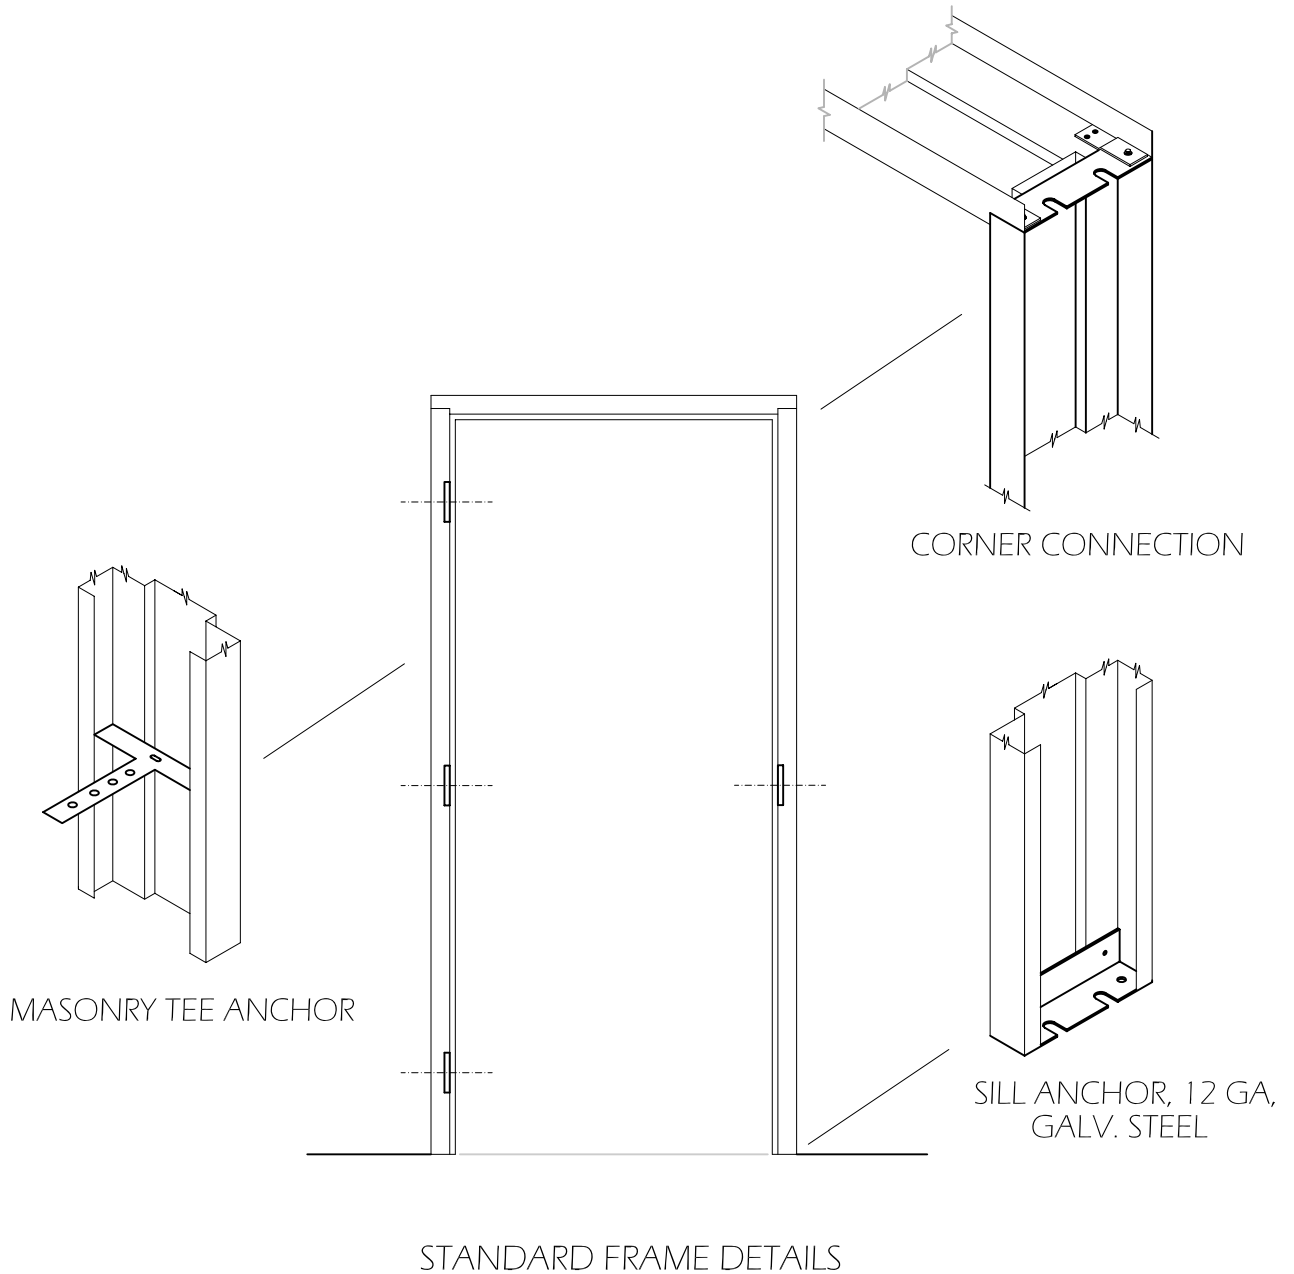

**TYPICAL FRAME ASSEMBLY / FOR MASONRY WALLS**

Doors are painted with  
"Lead Free" paint